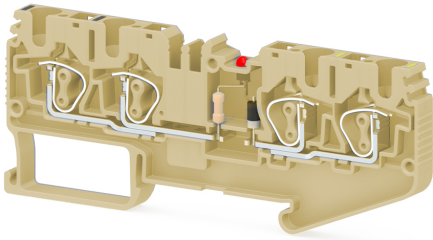

TERMINAL BLOCKS > SPRING CLAMP TYPE TERMINAL BLOCKS > ELECTRONICS  
COMPONENT TERMINALS

## SRD 4CLD-220VAC Bej

**Stock Keeping Unit (SKU):** 311840

*4 mm<sup>2</sup> Cage Clamp 4-Pole Component Terminal Block (LED 24VDC)*

### Technical Information

PRODUCT FEATURES	
Number of Connections	<b>4</b>
Color	<b>Beige</b>
Number of Levels	<b>1</b>
Insulation Material	<b>PA</b>
UL 94 Flammability Class	<b>V0</b>
Impulse Voltage Category	<b>III</b>
Insulation Material Group	<b>I</b>
Pollution Degree	<b>3</b>
Connection According to Standard	<b>IEC 60947-7-1</b>
Fire Protection In Railway Vehicles Din En 45545 2 R22 R23 R24 R26	<b>HL 1 - HL 2 - HL 3</b>
Continuous Operating Temperature max.	<b>130 °C</b>
Continuous Operating Temperature min.	<b>-60 °C</b>