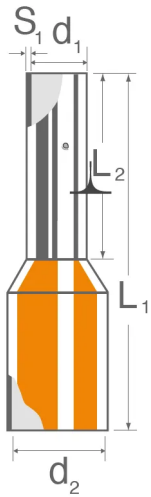

HAND TOOLS, PANEL AND CABLE ACCESSORIES > END SLEEVES > END SLEEVES

IKY 1.5/12

Stock Keeping Unit (SKU): 570042

Cable Tie

Commercial Information

Product Sales Code	570042
Package Unit	500 pcs.
Customs Tariff Number	853690100000
Weight Per Unit Including Packaging	0.00024 kg.

Technical Information

PRODUCT FEATURES

Color	Red
UL 94 Flammability Class	V2
Connection According to Standard	DIN 46228
Continuous Operating Temperature max.	105 °C
Continuous Operating Temperature min.	-40 °C
Material	PA 66

CONNECTION DATA

Conductor Cross Section Awgkcmil Max	16 AWG
Multi-core max. conductor cross-section	1.5 mm²
Stripping Length	14 mm

DIMENSIONS

D1	1.7 mm
D2	3.5 mm
S1	0.2 mm
L1	18 mm
L2	12 mm
