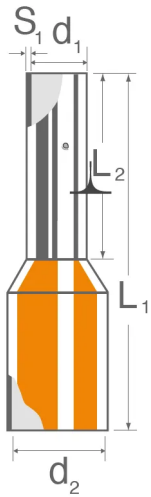

HAND TOOLS, PANEL AND CABLE ACCESSORIES > END SLEEVES > END SLEEVES

IKY 0.25/8

Stock Keeping Unit (SKU): 570002

Insulated End Sleeves

Commercial Information

Product Sales Code	570002
Package Unit	500 pcs.
Customs Tariff Number	853690100000
Weight Per Unit Including Packaging	0.00144 kg.

Technical Information

PRODUCT FEATURES

Color	Lightblue
UL 94 Flammability Class	V2
Connection According to Standard	DIN 46228
Continuous Operating Temperature max.	105 °C
Continuous Operating Temperature min.	-40 °C
Material	PA 66

CONNECTION DATA

Conductor Cross Section Awgkcmil Max	26 AWG
Multi-core max. conductor cross-section	0.25 mm²
Stripping Length	10 mm

DIMENSIONS

D1	0.8 mm
D2	1.9 mm
S1	0.15 mm
L1	12.4 mm
L2	8 mm
