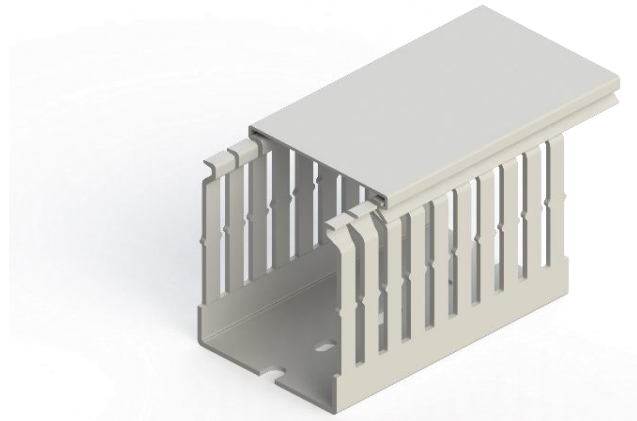

Klemsan®

KHF 6080

Order		
RAL 7035 - Light Grey	Thin Slot (4-6)	540 120

Dimensions	
Length	2.000,00 mm
Width	60,00 mm
Height w/o cover	77,10 mm
Height w/ cover	80,00 mm

Technical Data				
Material	PC-ABS		Package Qty.	12 pcs. x 2 mt.
Inflammability	UL 94 V0		Wire Fill Capacity	60%
Service Temp.	-25°C / +90°C		Fill Amount (14 AWG)	193