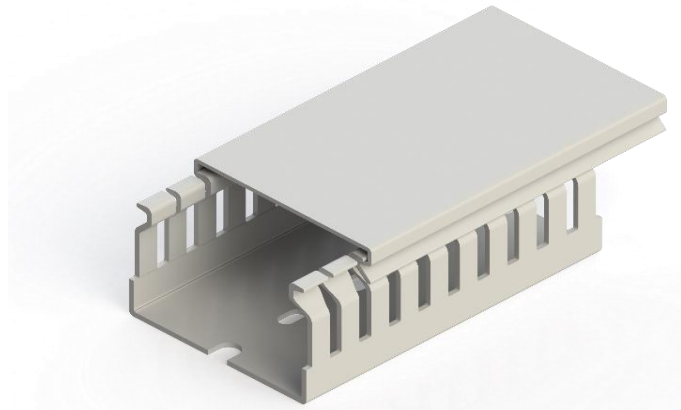

Klemsan®

KHF 6040

Order		
RAL 7035 - Light Grey	Thin Slot (4-6)	540 100

Dimensions	
Length	2.000,00 mm
Width	60,00 mm
Height w/o cover	37,00 mm
Height w/ cover	40,00 mm

Technical Data				
Material	PC-ABS		Package Qty.	18 pcs. x 2 mt.
Inflammability	UL 94 V0		Wire Fill Capacity	60%
Service Temp.	-25°C / +90°C		Fill Amount (14 AWG)	92