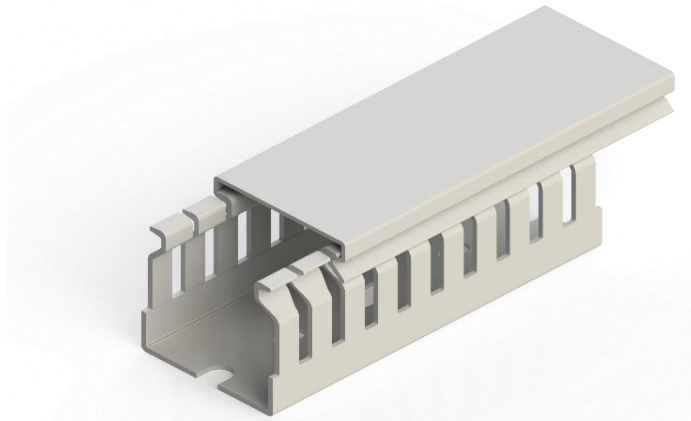

Klemsan®

KHF 4040

Order		
RAL 7035 - Light Grey	Thin Slot (4-6)	540 060

Dimensions	
Length	2.000,00 mm
Width	40,00 mm
Height w/o cover	36,80 mm
Height w/ cover	40,00 mm

Technical Data				
Material	PC-ABS		Package Qty.	24 pcs. x 2 mt.
Inflammability	UL 94 V0		Wire Fill Capacity	60%
Service Temp.	-25°C / +90°C		Fill Amount (14 AWG)	58