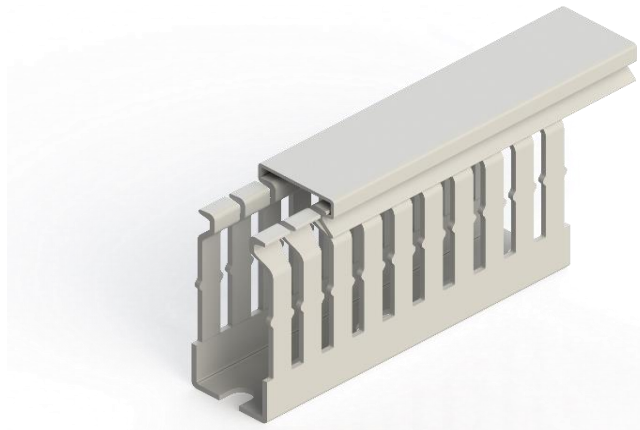

Klemsan®

KHF 2560

Order		
RAL 7035 - Light Grey	Thin Slot (4-6)	540 030

Dimensions	
Length	2.000,00 mm
Width	25,00 mm
Height w/o cover	56,80 mm
Height w/ cover	60,00 mm

Technical Data				
Material	PC-ABS		Package Qty.	30 pcs. x 2 mt.
Inflammability	UL 94 V0		Wire Fill Capacity	60%
Service Temp.	-25°C / +90°C		Fill Amount (14 AWG)	53