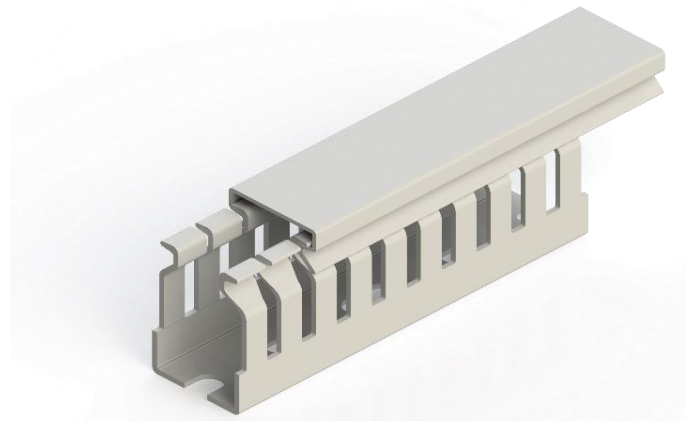

## KHF 2540

Order		
RAL 7035 - Light Grey	Thin Slot (4-6)	540 020

Dimensions	
Length	2.000,00 mm
Width	25,00 mm
Height w/o cover	36,80 mm
Height w/ cover	40,00 mm

Technical Data				
Material	PC-ABS		Package Qty.	50 pcs. x 2 mt.
Inflammability	UL 94 V0		Wire Fill Capacity	60%
Service Temp.	-25°C / +90°C		Fill Amount (14 AWG)	33