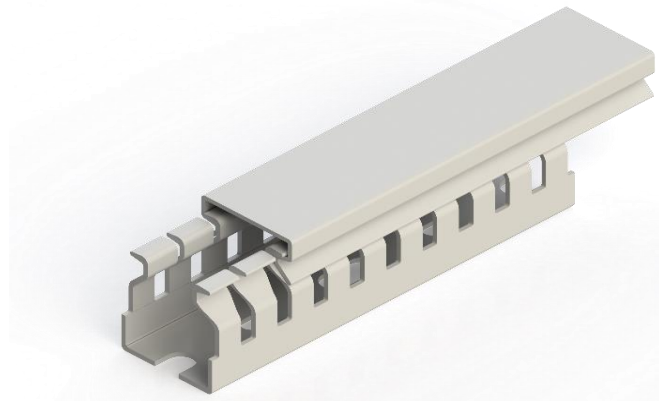

Klemsan®

KHF 2530

Order		
RAL 7035 - Light Grey	Thin Slot (4-6)	540 010

Dimensions	
Length	2.000,00 mm
Width	25,00 mm
Height w/o cover	26,60 mm
Height w/ cover	30,00 mm

Technical Data				
Material	PC-ABS		Package Qty.	46 pcs. x 2 mt.
Inflammability	UL 94 V0		Wire Fill Capacity	60%
Service Temp.	-25°C / +90°C		Fill Amount (14 AWG)	23